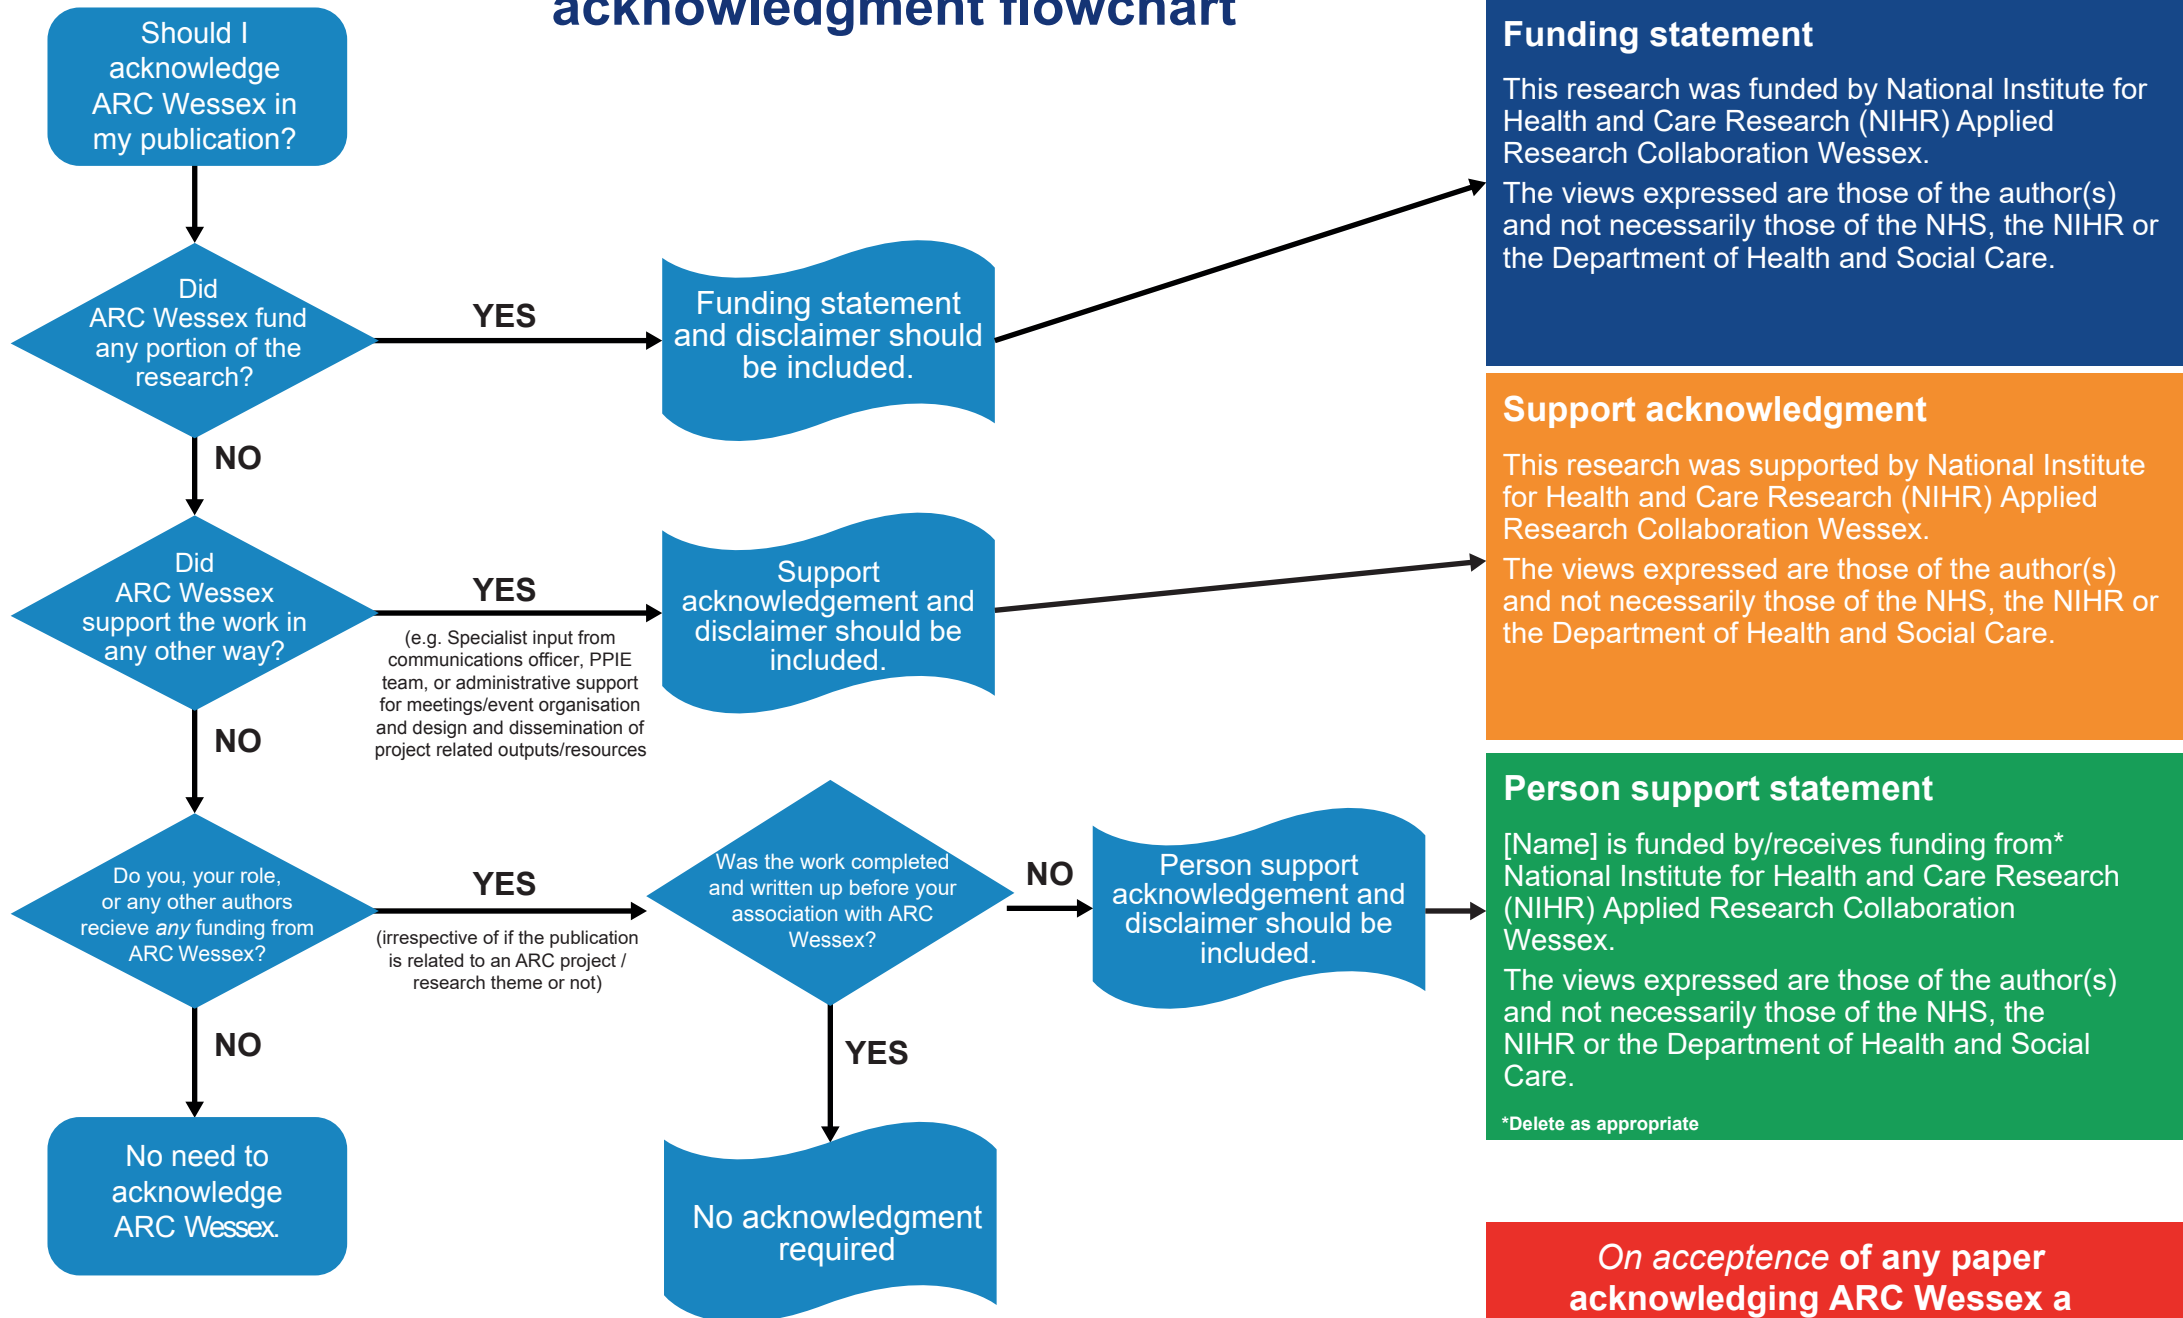

ARC Wessex publications acknowledgment flowchart

On acceptance of any paper acknowledging ARC Wessex a copy of should be emailed to arcwessex@soton.ac.uk